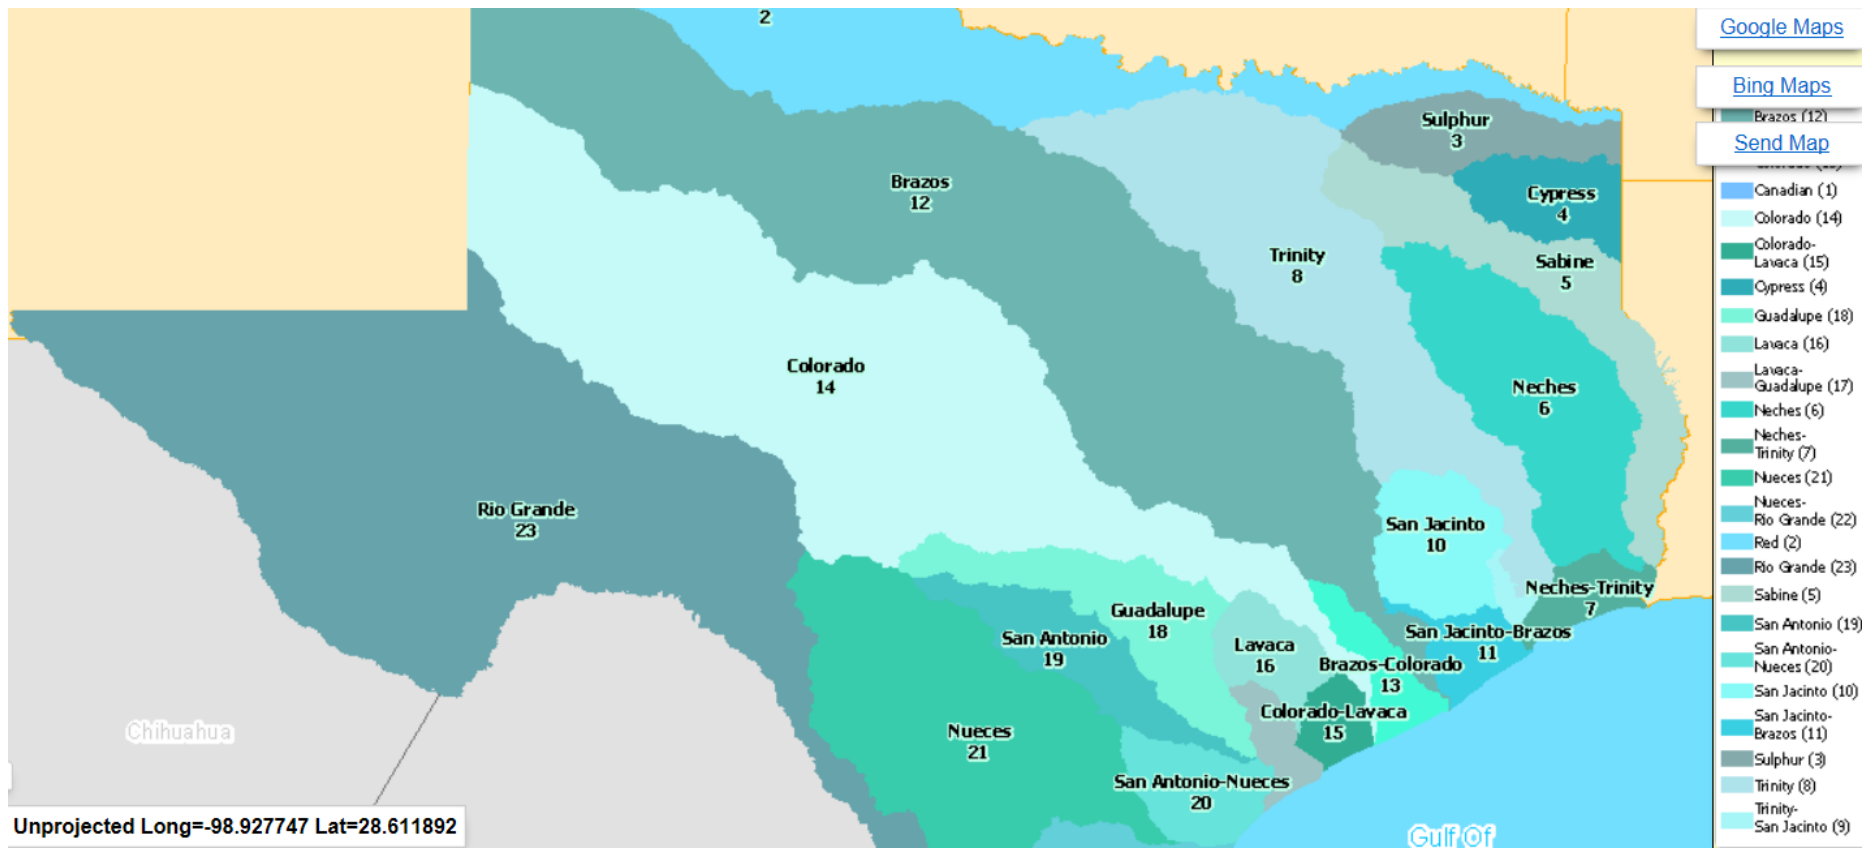

Vegetation: Distant View

SOURCE: http://www.txdot.gov/apps/statewide_mapping/StatewidePlanningMap.html

Vegetation: Close View

Natural Regions

Natural SubRegions

Watershed

River Basins

Precipitation

SOURCE: http://www.txdot.gov/apps/statewide_mapping/StatewidePlanningMap.html