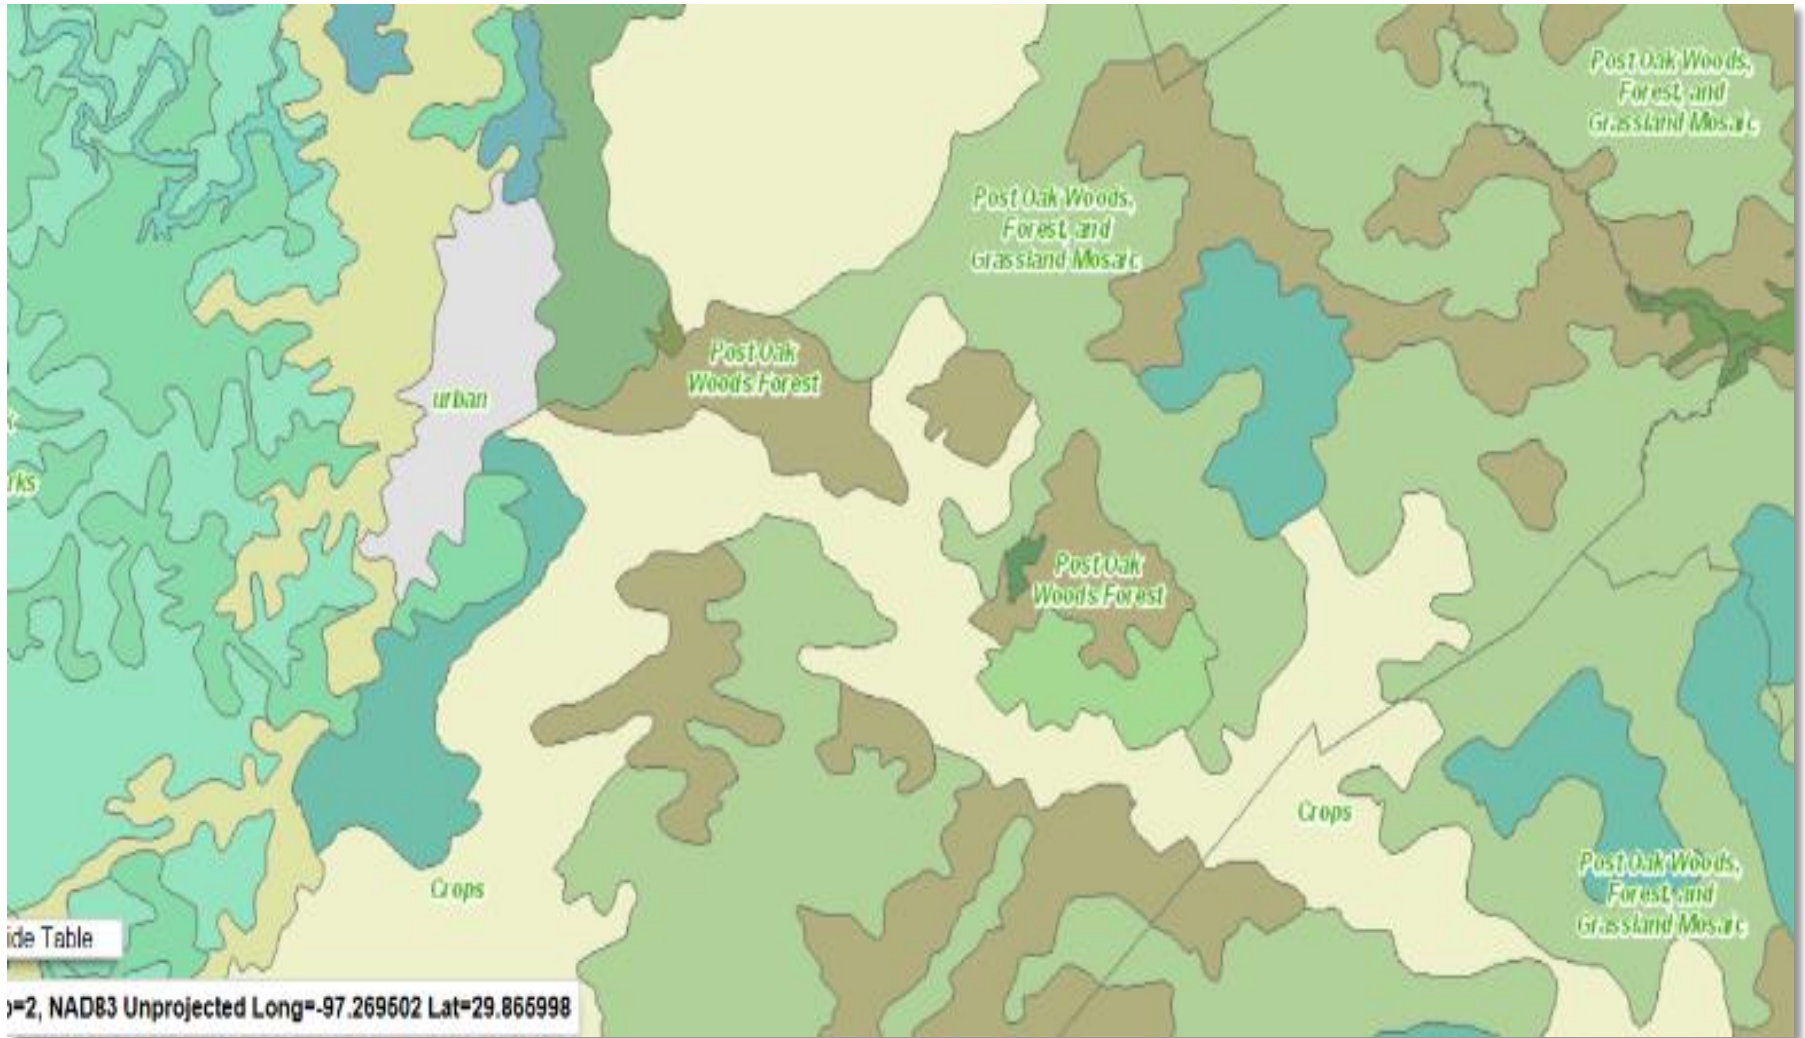

Vegetation: Distant View

SOURCE: http://www.txdot.gov/apps/statewide_mapping/StatewidePlanningMap.html

Vegetation: Close View

Natural Regions

Natural SubRegions

Watershed

River Basins

Precipitation

SOURCE: http://www.txdot.gov/apps/statewide_mapping/StatewidePlanningMap.html