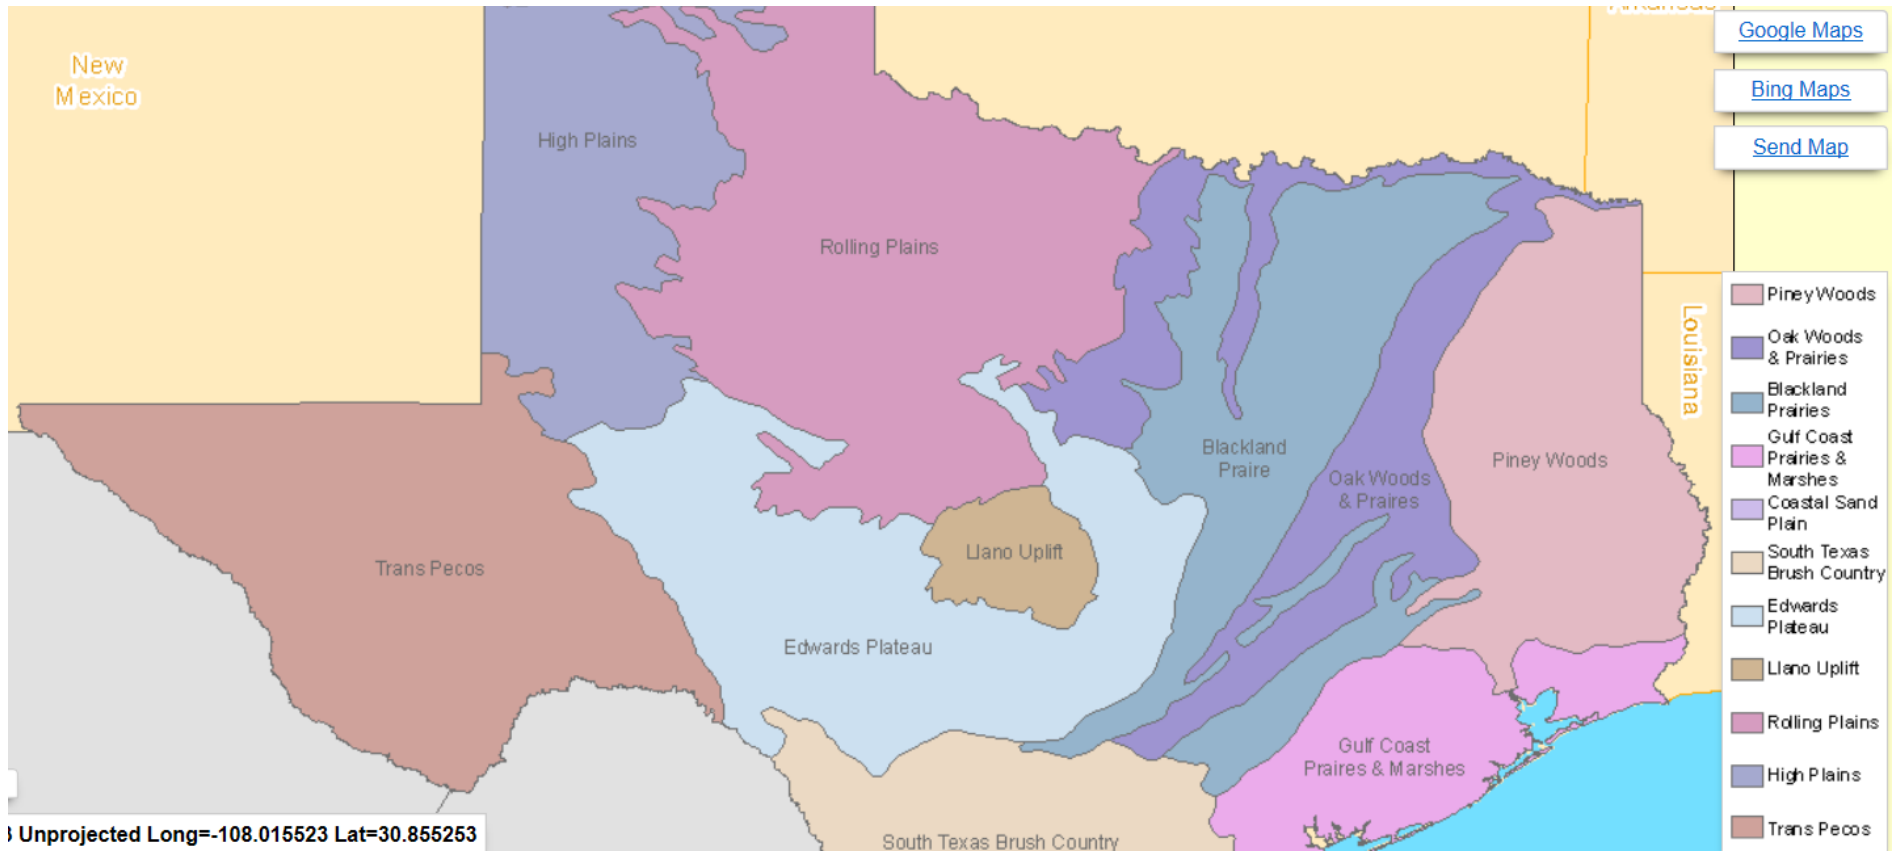

Vegetation: Distant View

SOURCE: http://www.txdot.gov/apps/statewide_mapping/StatewidePlanningMap.html

Vegetation: Close View

Natural Regions

Natural SubRegions

Watershed

River Basins

Precipitation

SOURCE: http://www.txdot.gov/apps/statewide_mapping/StatewidePlanningMap.html