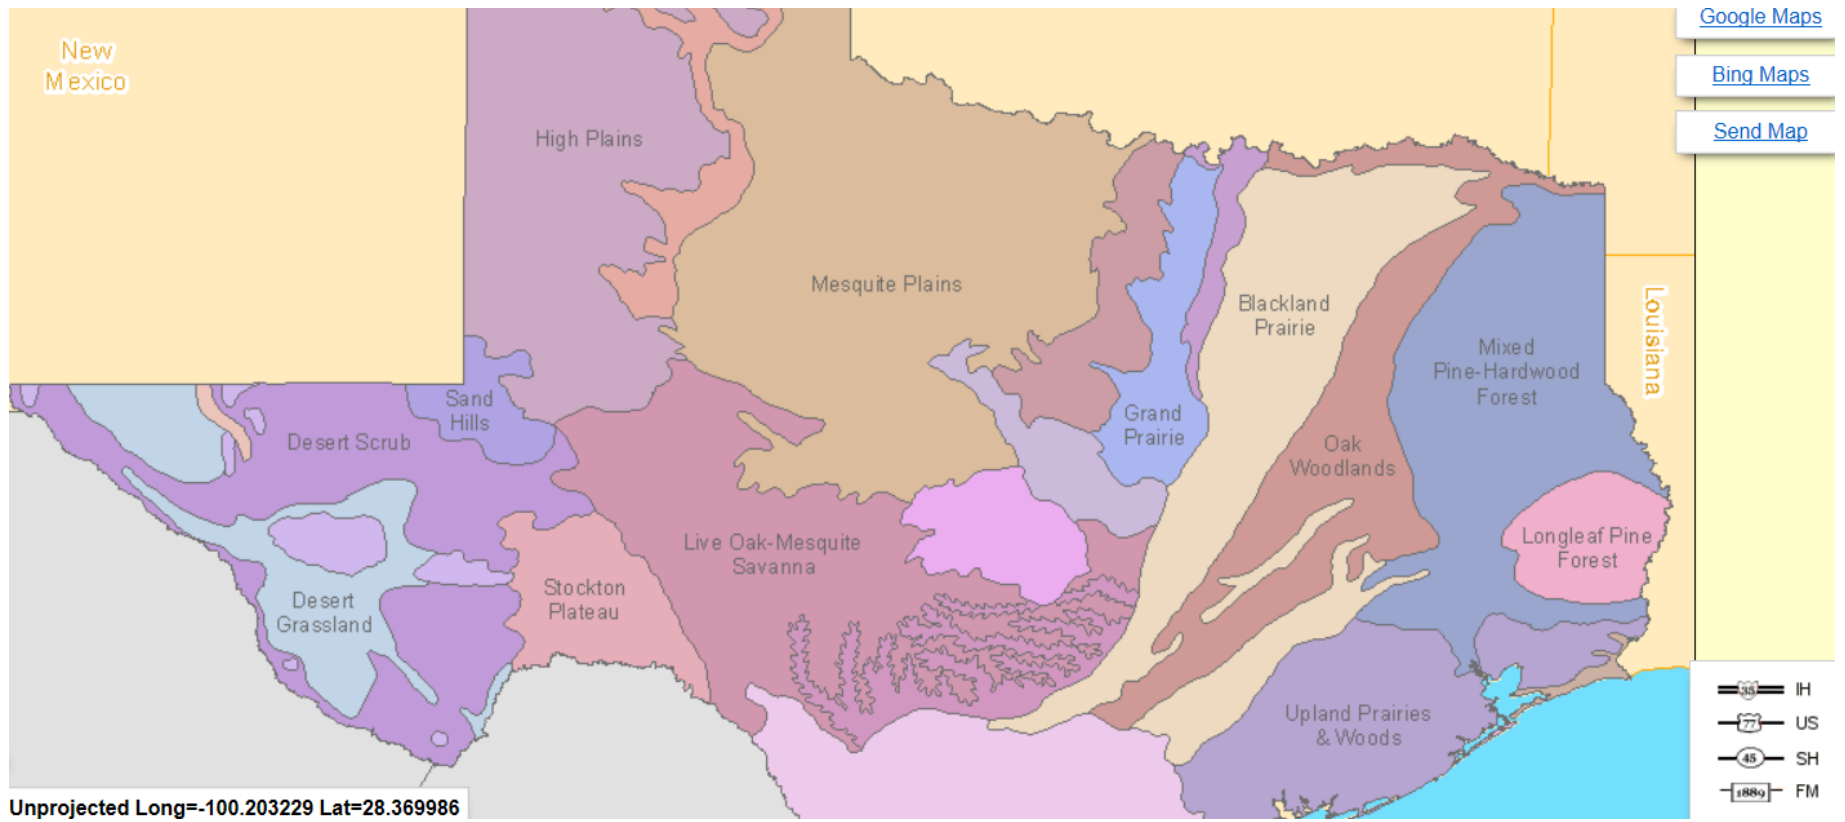

Vegetation: Distant View

SOURCE: http://www.txdot.gov/apps/statewide_mapping/StatewidePlanningMap.html

Vegetation: Close View

Natural Regions

Natural SubRegions

Watershed

River Basins

Precipitation

SOURCE: http://www.txdot.gov/apps/statewide_mapping/StatewidePlanningMap.html