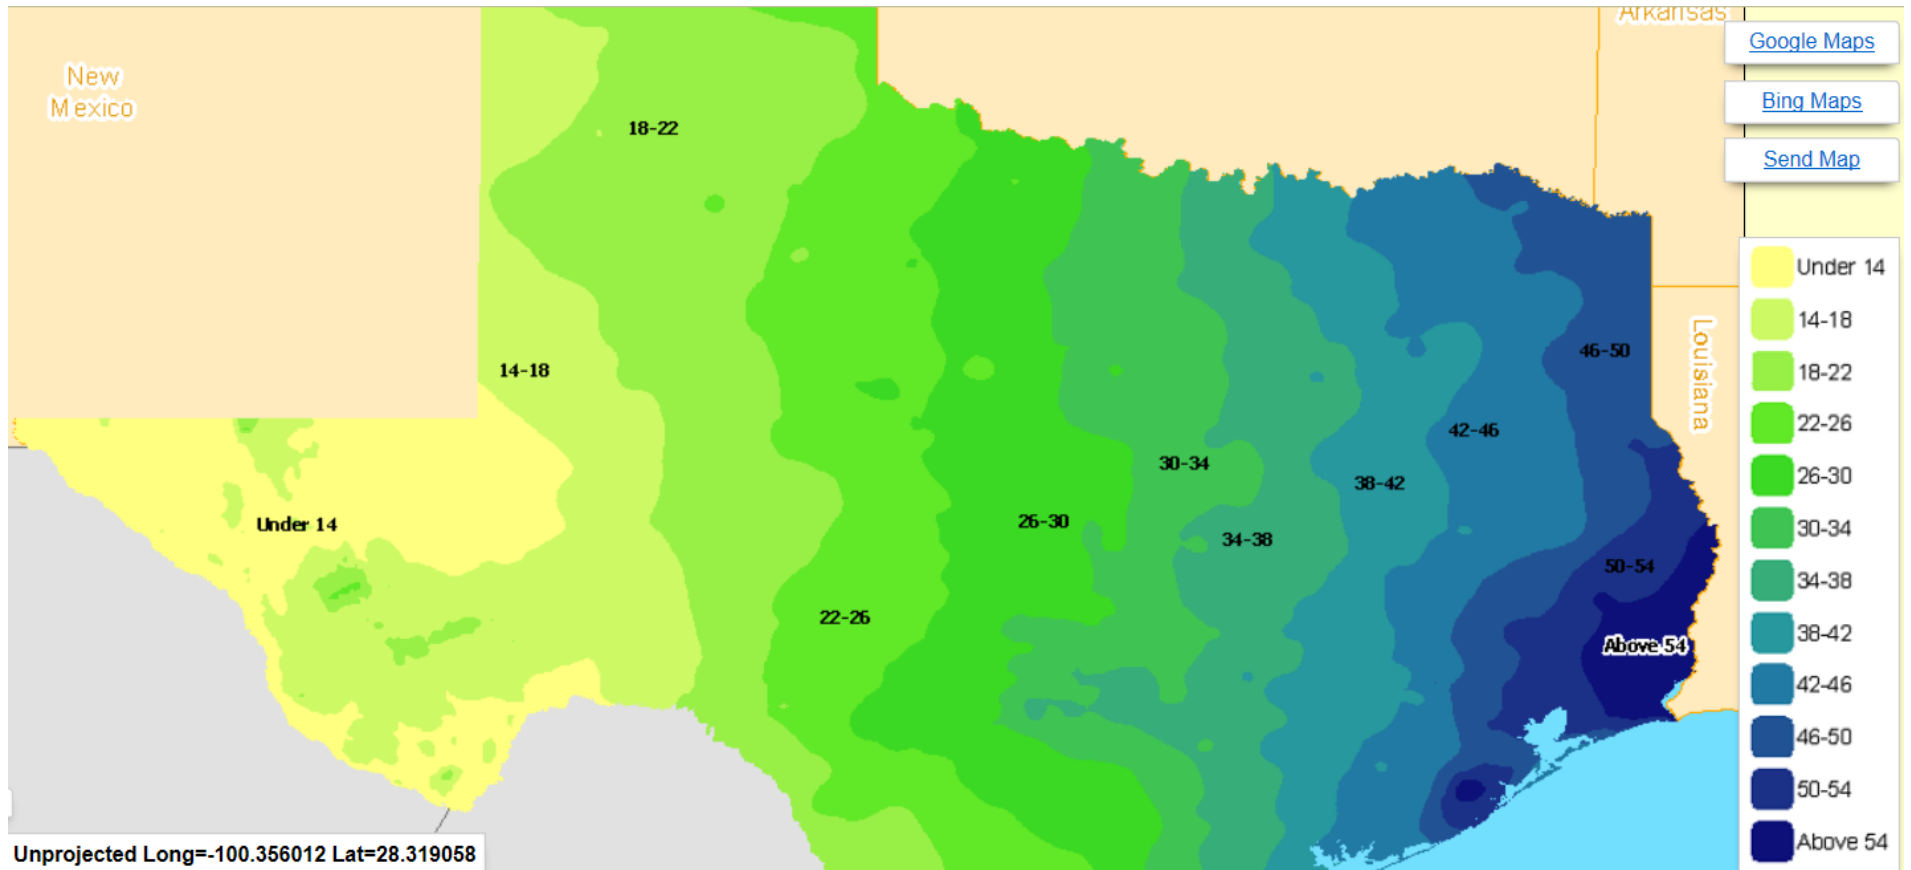

Vegetation: Distant View

SOURCE: http://www.txdot.gov/apps/statewide_mapping/StatewidePlanningMap.html

Vegetation: Close View

Natural Regions

Natural SubRegions

Watershed

River Basins

Precipitation

SOURCE: http://www.txdot.gov/apps/statewide_mapping/StatewidePlanningMap.html