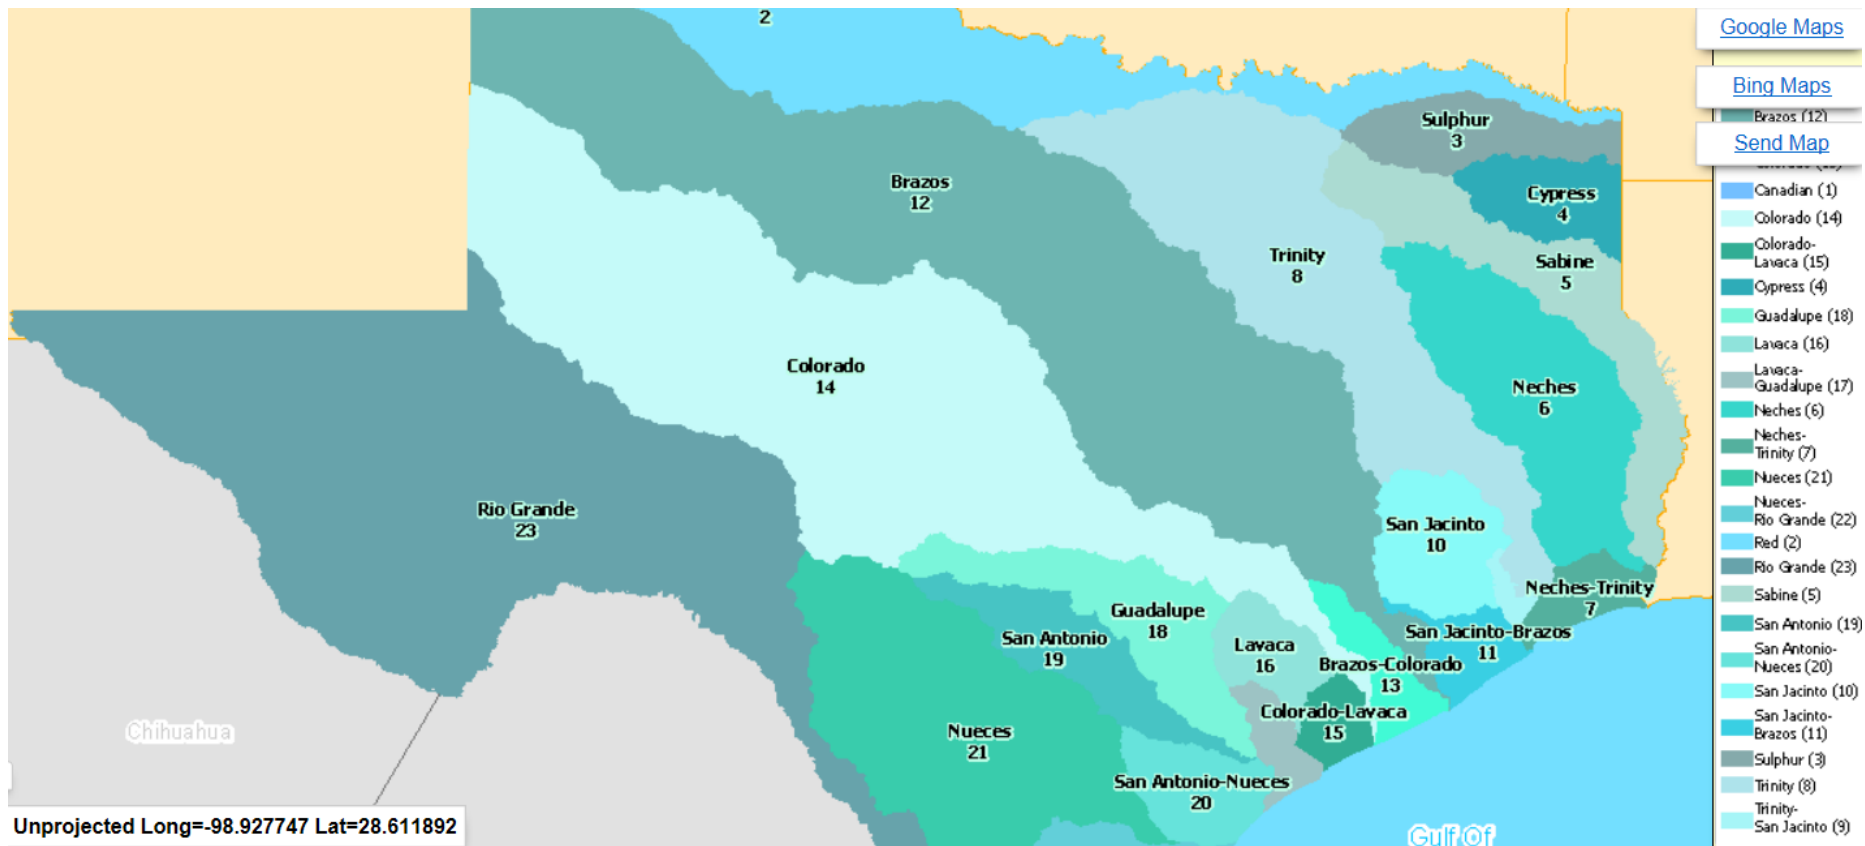

Vegetation: Distant View

SOURCE: http://www.txdot.gov/apps/statewide_mapping/StatewidePlanningMap.html

Vegetation: Close View

Natural Regions

Natural SubRegions

Watershed

River Basins

Precipitation

SOURCE: http://www.txdot.gov/apps/statewide_mapping/StatewidePlanningMap.html