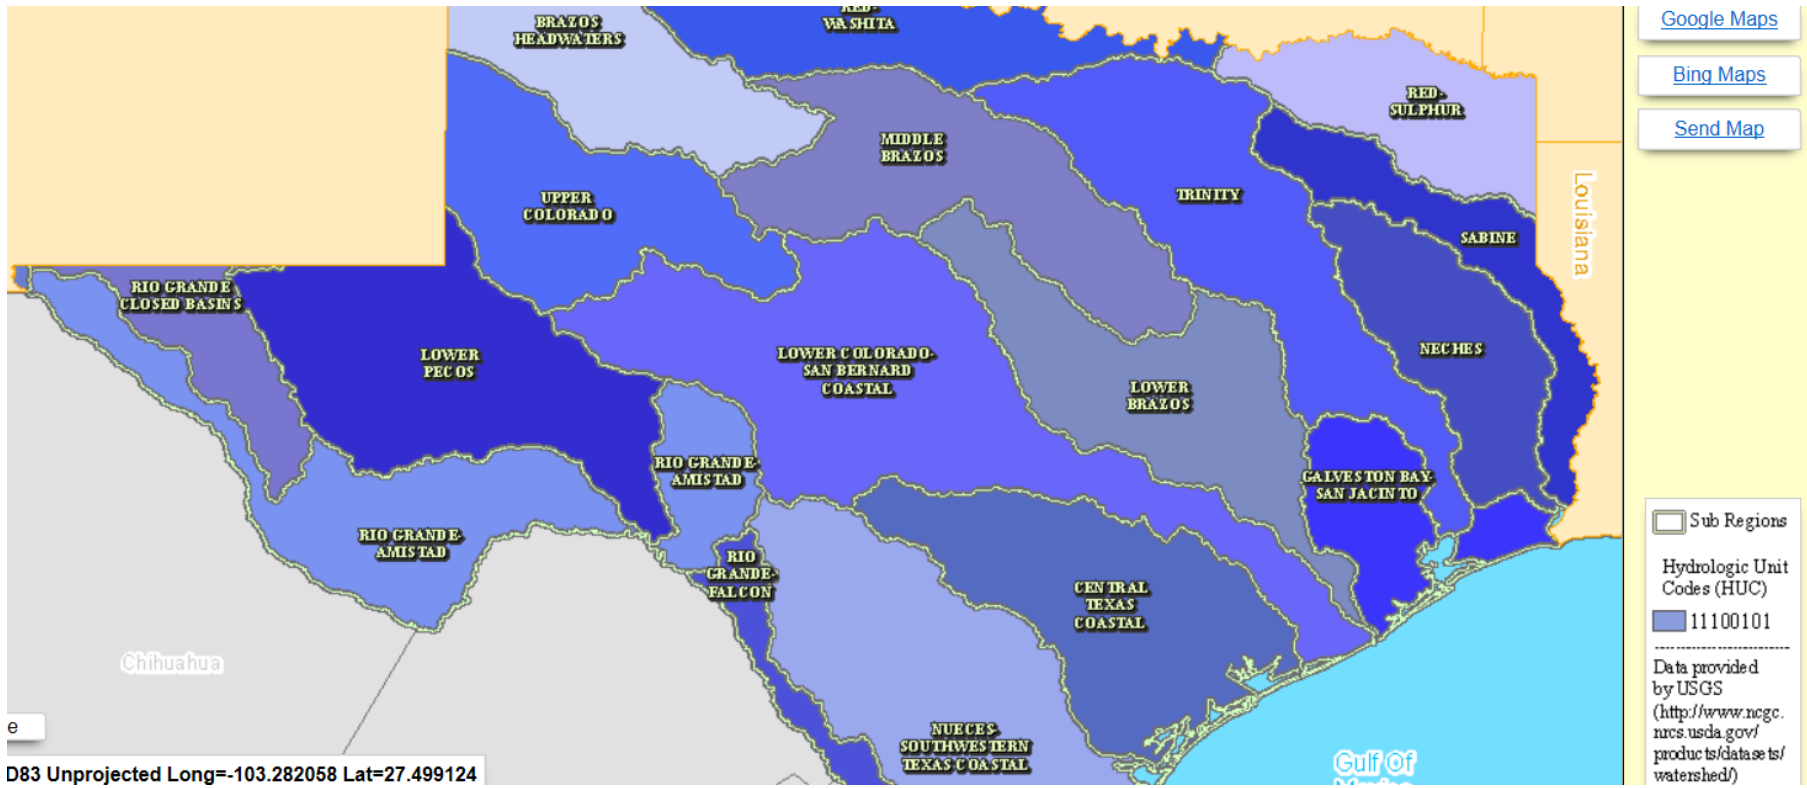

Vegetation: Distant View

SOURCE: http://www.txdot.gov/apps/statewide_mapping/StatewidePlanningMap.html

Vegetation: Close View

Natural Regions

Natural SubRegions

Watershed

River Basins

Precipitation

SOURCE: http://www.txdot.gov/apps/statewide_mapping/StatewidePlanningMap.html