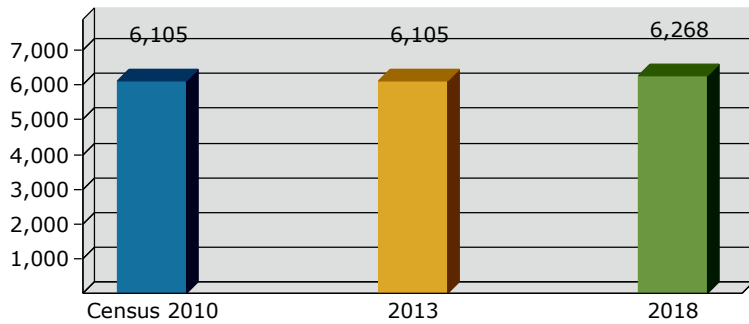

Household Income

Source: U.S. Census Bureau, Census 2010 Summary File 1. Esri forecasts for 2013 and 2018.

Giddings Texas  
 78942, Giddings, Texas  
 Ring: 15 miles radius

Latitude: 30.18163  
 Longitude: -96.93608

2013 Population by Race

2013 Population by Age

Households

2013 Home Value

2013-2018 Annual Growth Rate

Household Income

Source: U.S. Census Bureau, Census 2010 Summary File 1. Esri forecasts for 2013 and 2018.