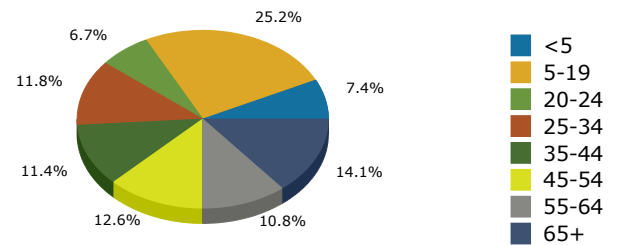

Giddings Texas
 78942, Giddings, Texas
 Ring: 5 miles radius

Latitude: 30.18163
 Longitude: -96.93608

2013 Population by Race

2013 Population by Age

Households

2013 Home Value

2013-2018 Annual Growth Rate

Household Income