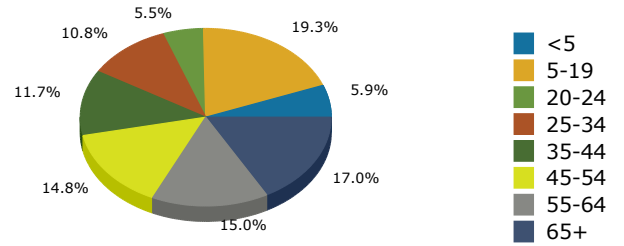

2013 Population by Age

Households

2013 Home Value

2013-2018 Annual Growth Rate

Household Income

Source: U.S. Census Bureau, Census 2010 Summary File 1. Esri forecasts for 2013 and 2018.

Giddings Texas
 78942, Giddings, Texas
 Ring: 30 miles radius

Latitude: 30.18163
 Longitude: -96.93608

2013 Population by Race

2013 Population by Age

Households

2013 Home Value

2013-2018 Annual Growth Rate

Household Income

Source: U.S. Census Bureau, Census 2010 Summary File 1. Esri forecasts for 2013 and 2018.