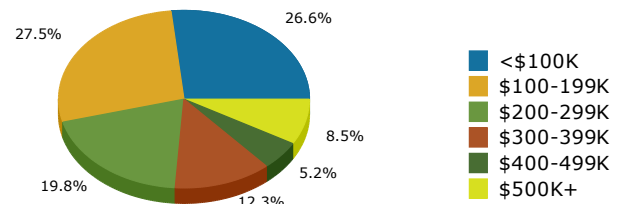

Giddings Texas
 78942, Giddings, Texas
 Ring: 5 miles radius

Latitude: 30.18163
 Longitude: -96.93608

2013 Population by Race

2013 Population by Age

Households

2013 Home Value

2013-2018 Annual Growth Rate

Household Income