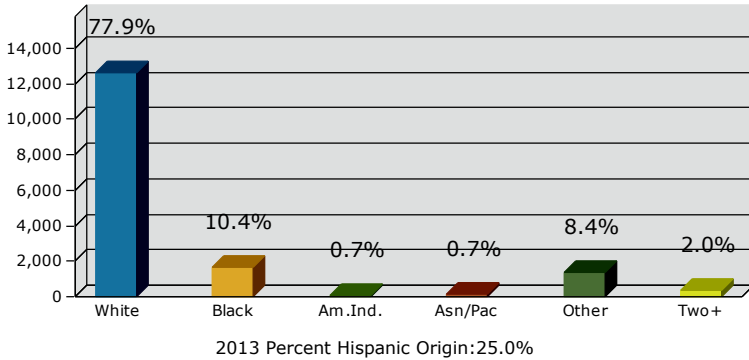

Giddings Texas
78942, Giddings, Texas
Ring: 15 miles radius

Latitude: 30.18163
Longitude: -96.93608

2013 Population by Race