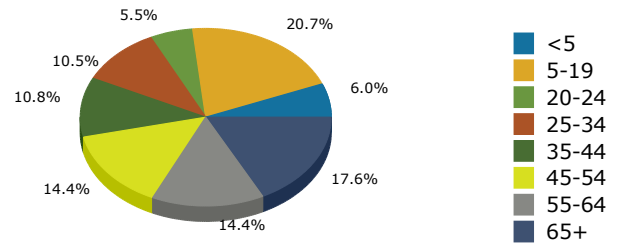

2013 Population by Age