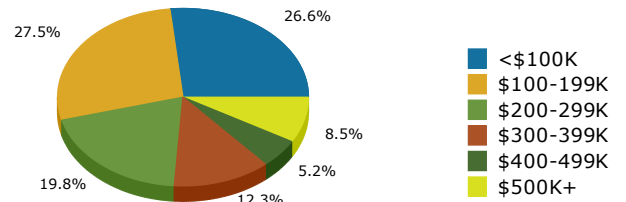

Giddings Texas  
 78942, Giddings, Texas  
 Ring: 5 miles radius

Latitude: 30.18163  
 Longitude: -96.93608

2013 Population by Race

2013 Population by Age

Households

2013 Home Value

2013-2018 Annual Growth Rate