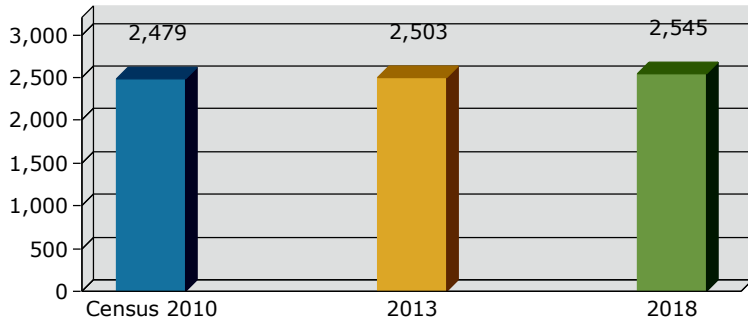

Giddings Texas  
 78942, Giddings, Texas  
 Ring: 5 miles radius

Latitude: 30.18163  
 Longitude: -96.93608

2013 Population by Race

2013 Population by Age

Households

2013 Home Value

2013-2018 Annual Growth Rate