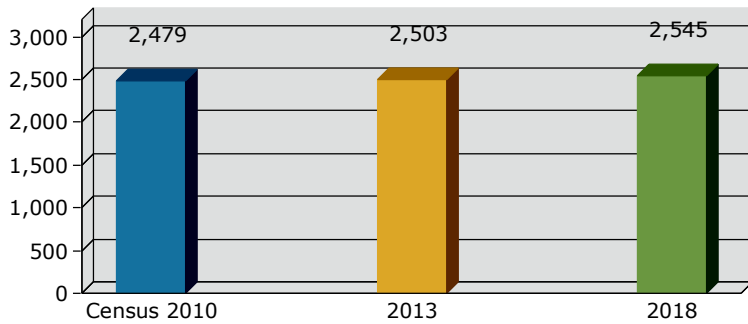

Giddings Texas
 78942, Giddings, Texas
 Ring: 5 miles radius

Latitude: 30.18163
 Longitude: -96.93608

2013 Population by Race

2013 Population by Age

Households

2013 Home Value

2013-2018 Annual Growth Rate

Household Income