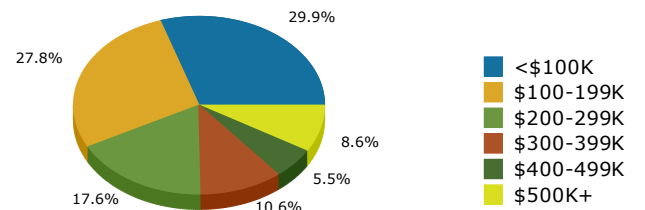

2013 Home Value