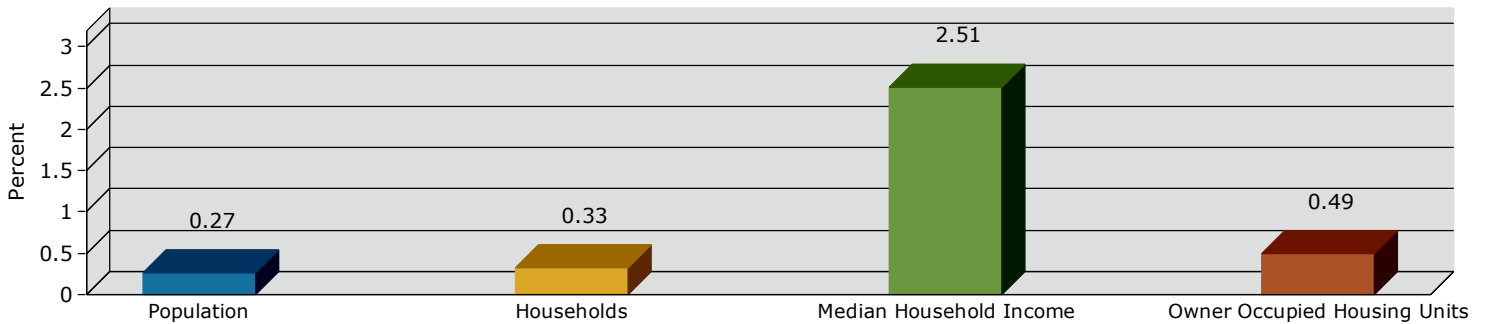

Giddings Texas
 78942, Giddings, Texas
 Ring: 5 miles radius

Latitude: 30.18163
 Longitude: -96.93608

2013 Population by Race

2013 Population by Age

Households

2013 Home Value

2013-2018 Annual Growth Rate

Household Income