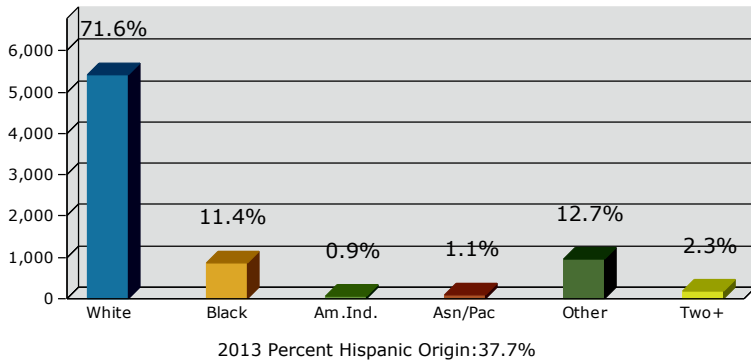

Giddings Texas
 78942, Giddings, Texas
 Ring: 5 miles radius

Latitude: 30.18163
 Longitude: -96.93608

2013 Population by Race

2013 Population by Age

Households

2013 Home Value

2013-2018 Annual Growth Rate

Household Income