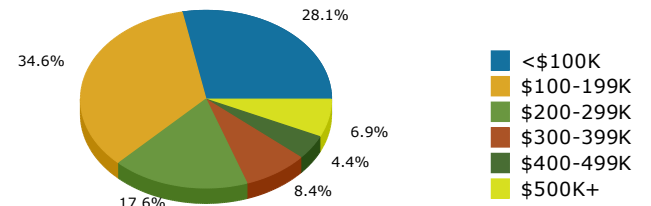

Latitude: 30.18163
 Longitude: -96.93608

2013 Population by Race

2013 Population by Age

Households

2013 Home Value

2013-2018 Annual Growth Rate

Household Income

Source: U.S. Census Bureau, Census 2010 Summary File 1. Esri forecasts for 2013 and 2018.