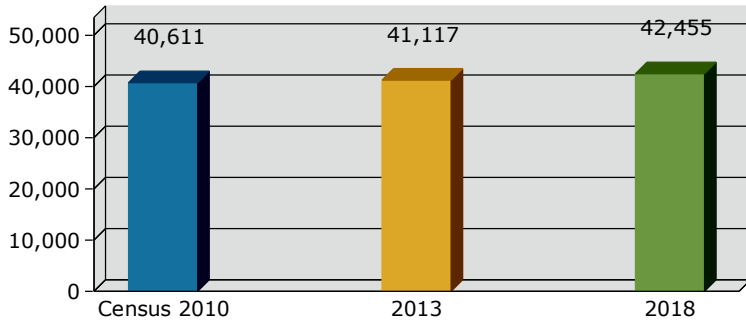

Latitude: 30.18163
 Longitude: -96.93608

2013 Population by Race

2013 Population by Age

Households

2013 Home Value

2013-2018 Annual Growth Rate

Household Income

Source: U.S. Census Bureau, Census 2010 Summary File 1. Esri forecasts for 2013 and 2018.