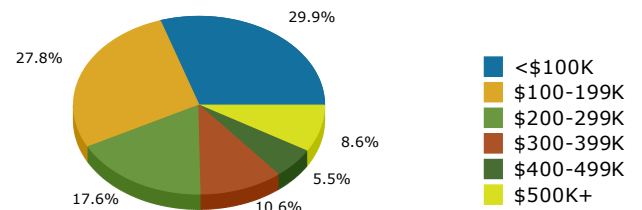

2013 Population by Race

2013 Population by Age

Households

2013 Home Value

2013-2018 Annual Growth Rate

Household Income

Source: U.S. Census Bureau, Census 2010 Summary File 1. Esri forecasts for 2013 and 2018.