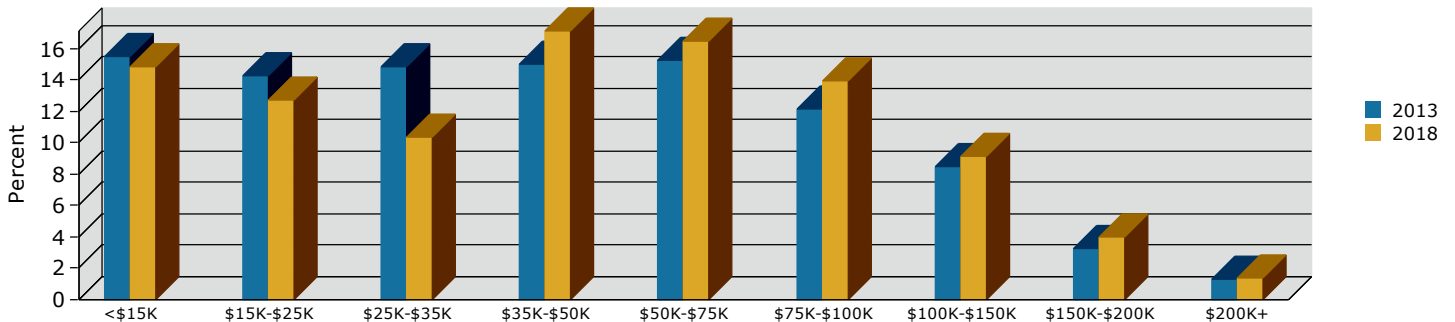

Household Income

Source: U.S. Census Bureau, Census 2010 Summary File 1. Esri forecasts for 2013 and 2018.