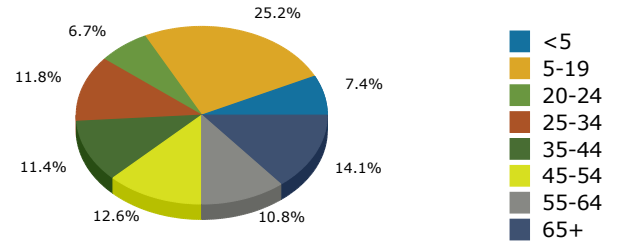

Giddings Texas  
 78942, Giddings, Texas  
 Ring: 5 miles radius

Latitude: 30.18163  
 Longitude: -96.93608

2013 Population by Race

2013 Population by Age

Households

2013 Home Value

2013-2018 Annual Growth Rate