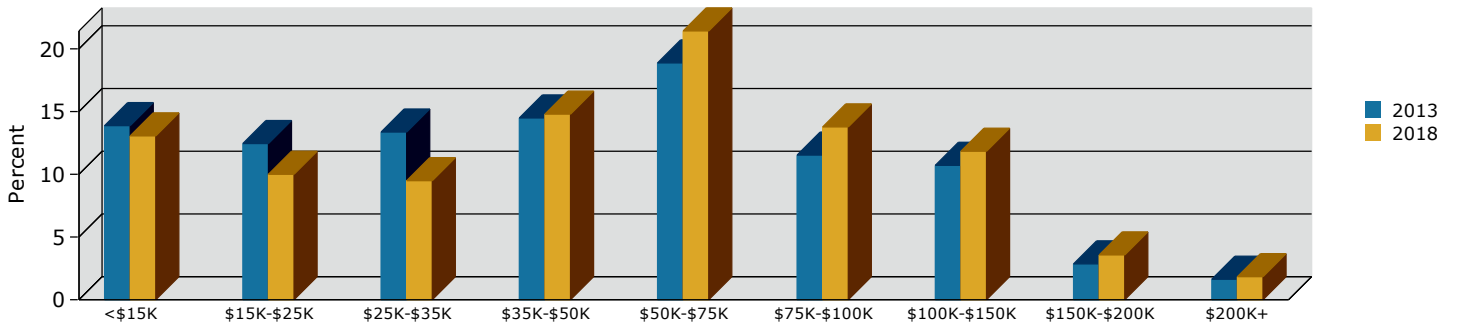

Household Income

Source: U.S. Census Bureau, Census 2010 Summary File 1. Esri forecasts for 2013 and 2018.