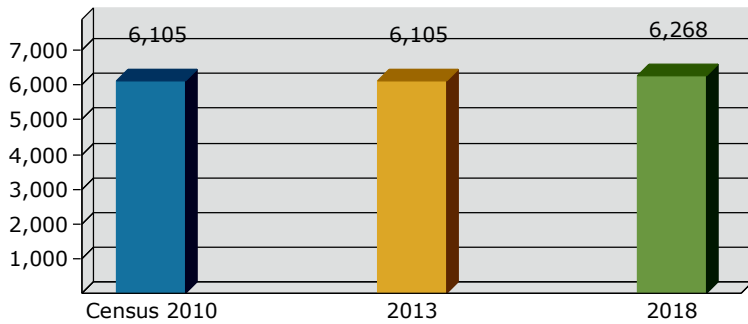

Households