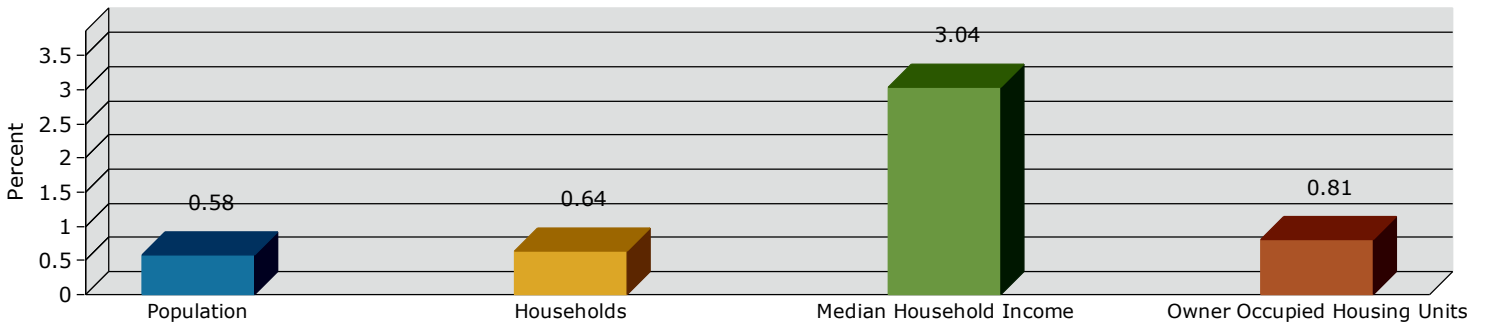

Latitude: 30.18163
 Longitude: -96.93608

2013 Population by Race

2013 Population by Age

Households

2013 Home Value

2013-2018 Annual Growth Rate

Household Income

Source: U.S. Census Bureau, Census 2010 Summary File 1. Esri forecasts for 2013 and 2018.