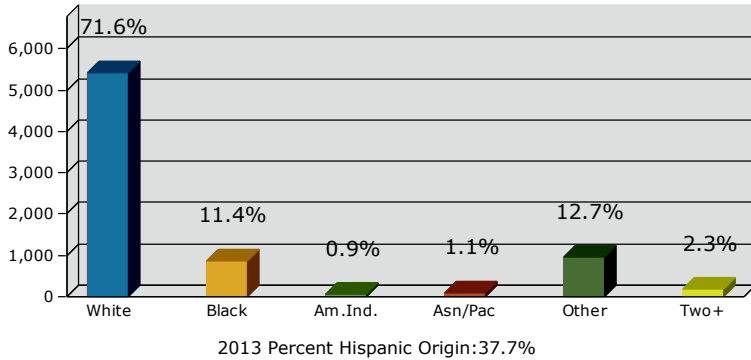

Giddings Texas  
 78942, Giddings, Texas  
 Ring: 5 miles radius

Latitude: 30.18163  
 Longitude: -96.93608

2013 Population by Race

2013 Population by Age

Households

2013 Home Value

2013-2018 Annual Growth Rate