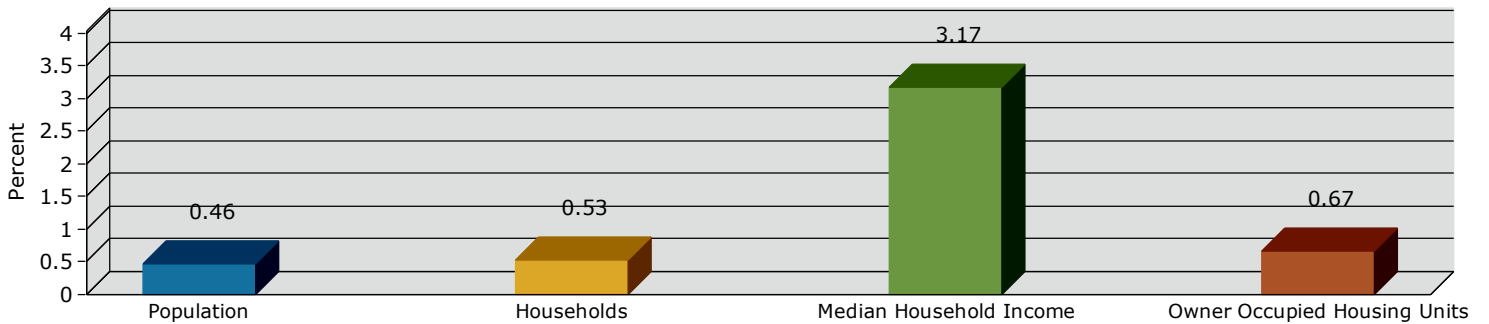

2013 Population by Age

Households

2013 Home Value

2013-2018 Annual Growth Rate

Household Income

Source: U.S. Census Bureau, Census 2010 Summary File 1. Esri forecasts for 2013 and 2018.

Giddings Texas
 78942, Giddings, Texas
 Ring: 30 miles radius

Latitude: 30.18163
 Longitude: -96.93608

2013 Population by Race

2013 Population by Age

Households

2013 Home Value

2013-2018 Annual Growth Rate

Household Income

Source: U.S. Census Bureau, Census 2010 Summary File 1. Esri forecasts for 2013 and 2018.