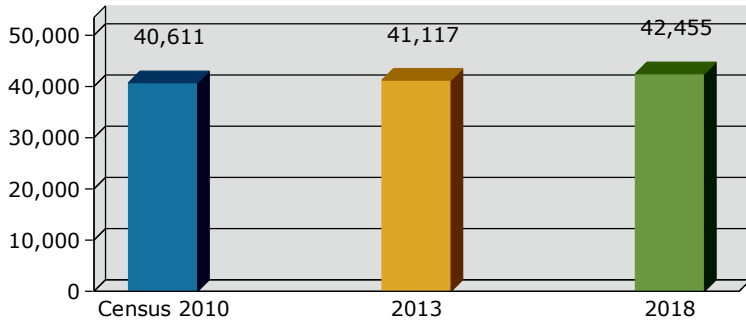

2013 Population by Race

2013 Population by Age

Households

2013 Home Value

2013-2018 Annual Growth Rate

Household Income

Source: U.S. Census Bureau, Census 2010 Summary File 1. Esri forecasts for 2013 and 2018.

Giddings Texas  
 78942, Giddings, Texas  
 Ring: 30 miles radius

Latitude: 30.18163  
 Longitude: -96.93608

2013 Population by Race

2013 Population by Age

Households

2013 Home Value

2013-2018 Annual Growth Rate

Household Income

Source: U.S. Census Bureau, Census 2010 Summary File 1. Esri forecasts for 2013 and 2018.