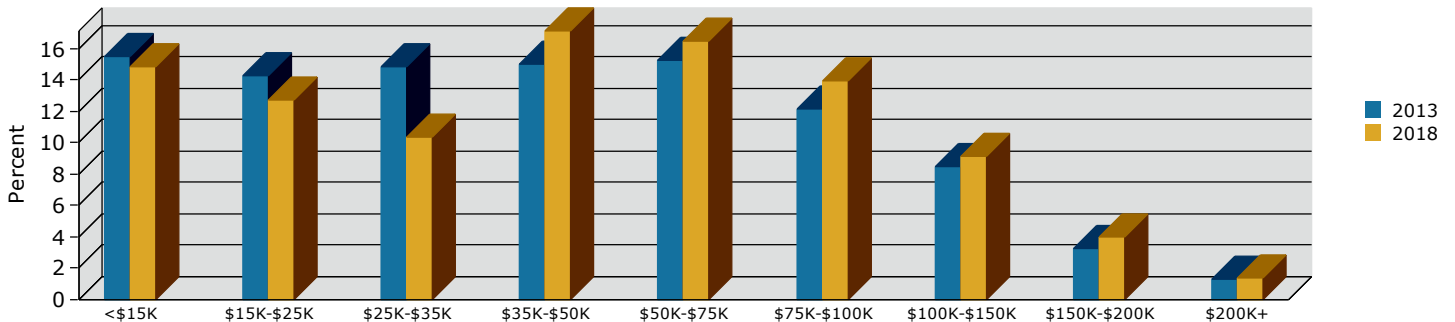

Giddings Texas
 78942, Giddings, Texas
 Ring: 5 miles radius

Latitude: 30.18163
 Longitude: -96.93608

2013 Population by Race

2013 Population by Age

Households

2013 Home Value

2013-2018 Annual Growth Rate

Household Income