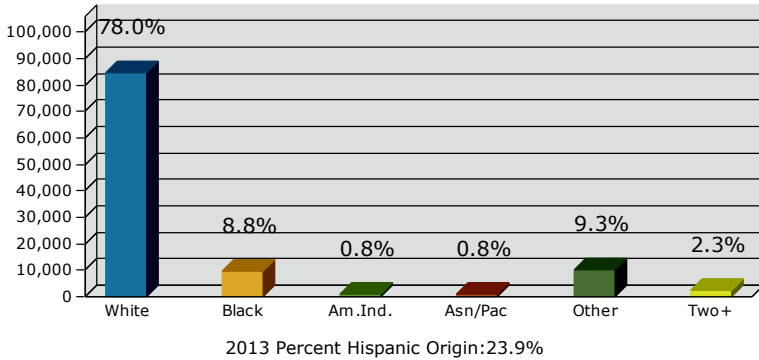

Giddings Texas
78942, Giddings, Texas
Ring: 30 miles radius

Latitude: 30.18163
Longitude: -96.93608

2013 Population by Race