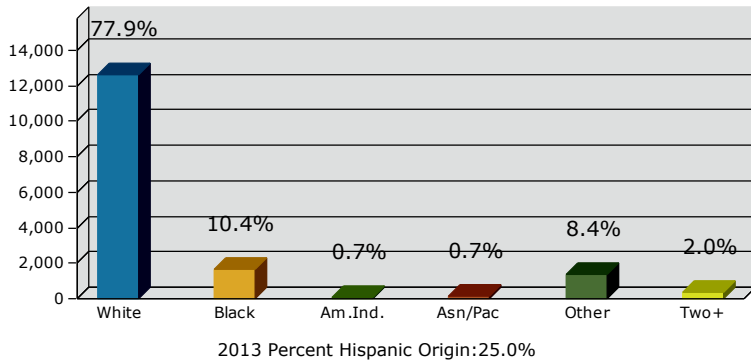

Giddings Texas
78942, Giddings, Texas
Ring: 15 miles radius

Latitude: 30.18163
Longitude: -96.93608

2013 Population by Race