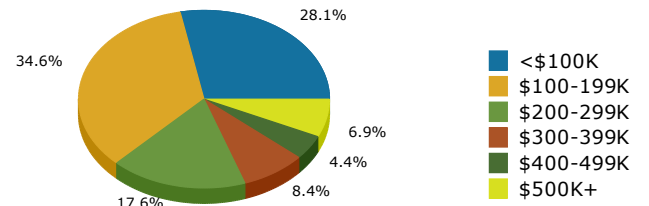

2013 Home Value