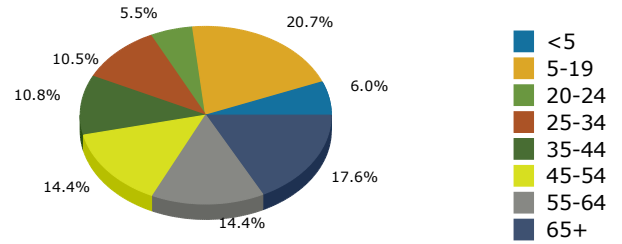

Household Income

Source: U.S. Census Bureau, Census 2010 Summary File 1. Esri forecasts for 2013 and 2018.

Giddings Texas  
 78942, Giddings, Texas  
 Ring: 15 miles radius

Latitude: 30.18163  
 Longitude: -96.93608

2013 Population by Race

2013 Population by Age

Households

2013 Home Value

2013-2018 Annual Growth Rate

Household Income

Source: U.S. Census Bureau, Census 2010 Summary File 1. Esri forecasts for 2013 and 2018.