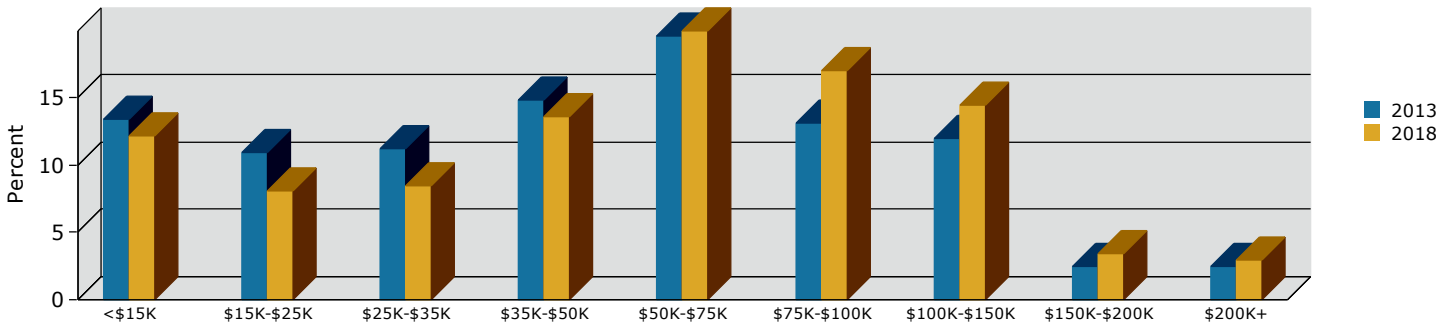

Latitude: 30.18163
 Longitude: -96.93608

2013 Population by Race

2013 Population by Age

Households

2013 Home Value

2013-2018 Annual Growth Rate

Household Income

Source: U.S. Census Bureau, Census 2010 Summary File 1. Esri forecasts for 2013 and 2018.