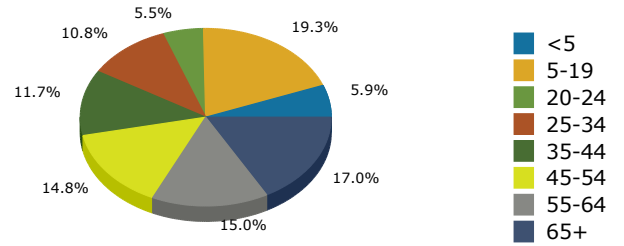

2013 Population by Age