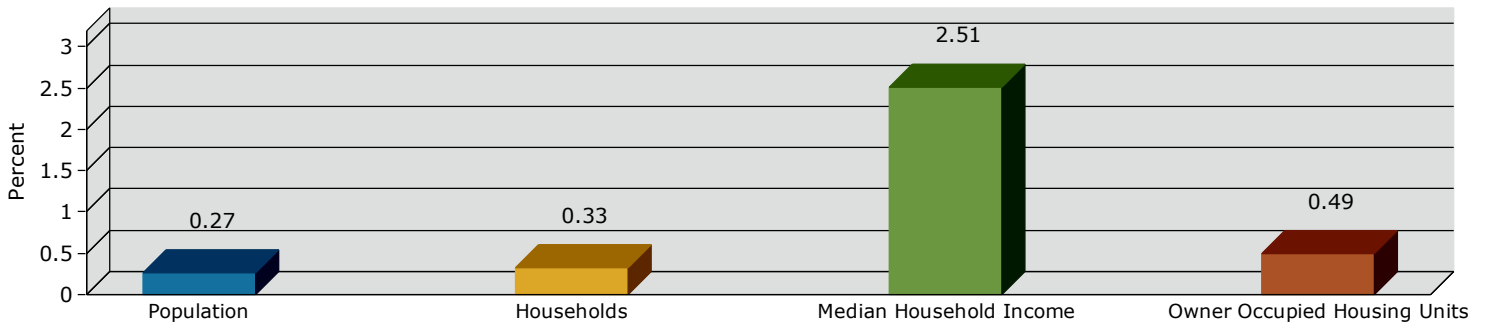

Giddings Texas  
 78942, Giddings, Texas  
 Ring: 5 miles radius

Latitude: 30.18163  
 Longitude: -96.93608

2013 Population by Race

2013 Population by Age

Households

2013 Home Value

2013-2018 Annual Growth Rate